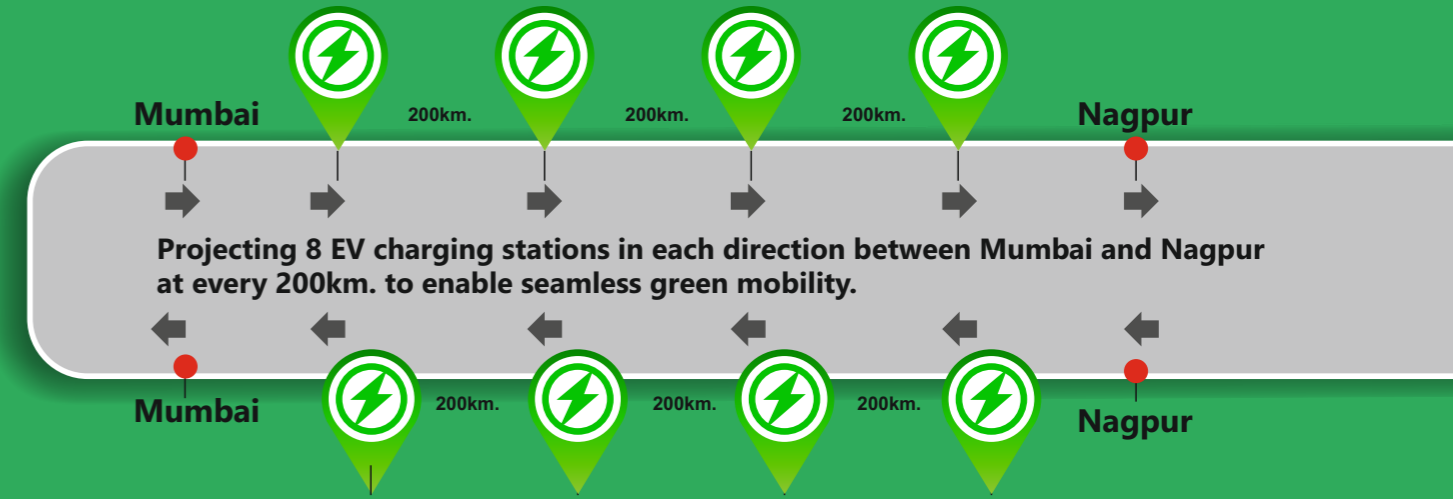

EVOCHARGE Infra Pvt. Ltd. is a pioneering company dedicated to revolutionizing India's electric vehicle (EV) infrastructure. With a commitment to sustainability and innovation. We are building a widespread EV charging network pan India, strategically placing high-speed charging stations every 200 km along major highways and main approaching roads. Our goal is to accelerate India's transition to clean energy and eco-friendly transportation by addressing the critical gap in charging infrastructure. **EVOCHARGE Infra Pvt. Ltd.** EV charging network will eliminate range anxiety and enable effortless long-distance EV travel. Our compact, technology-driven stations are designed for efficiency, offering seamless digital integration and premium user experiences.